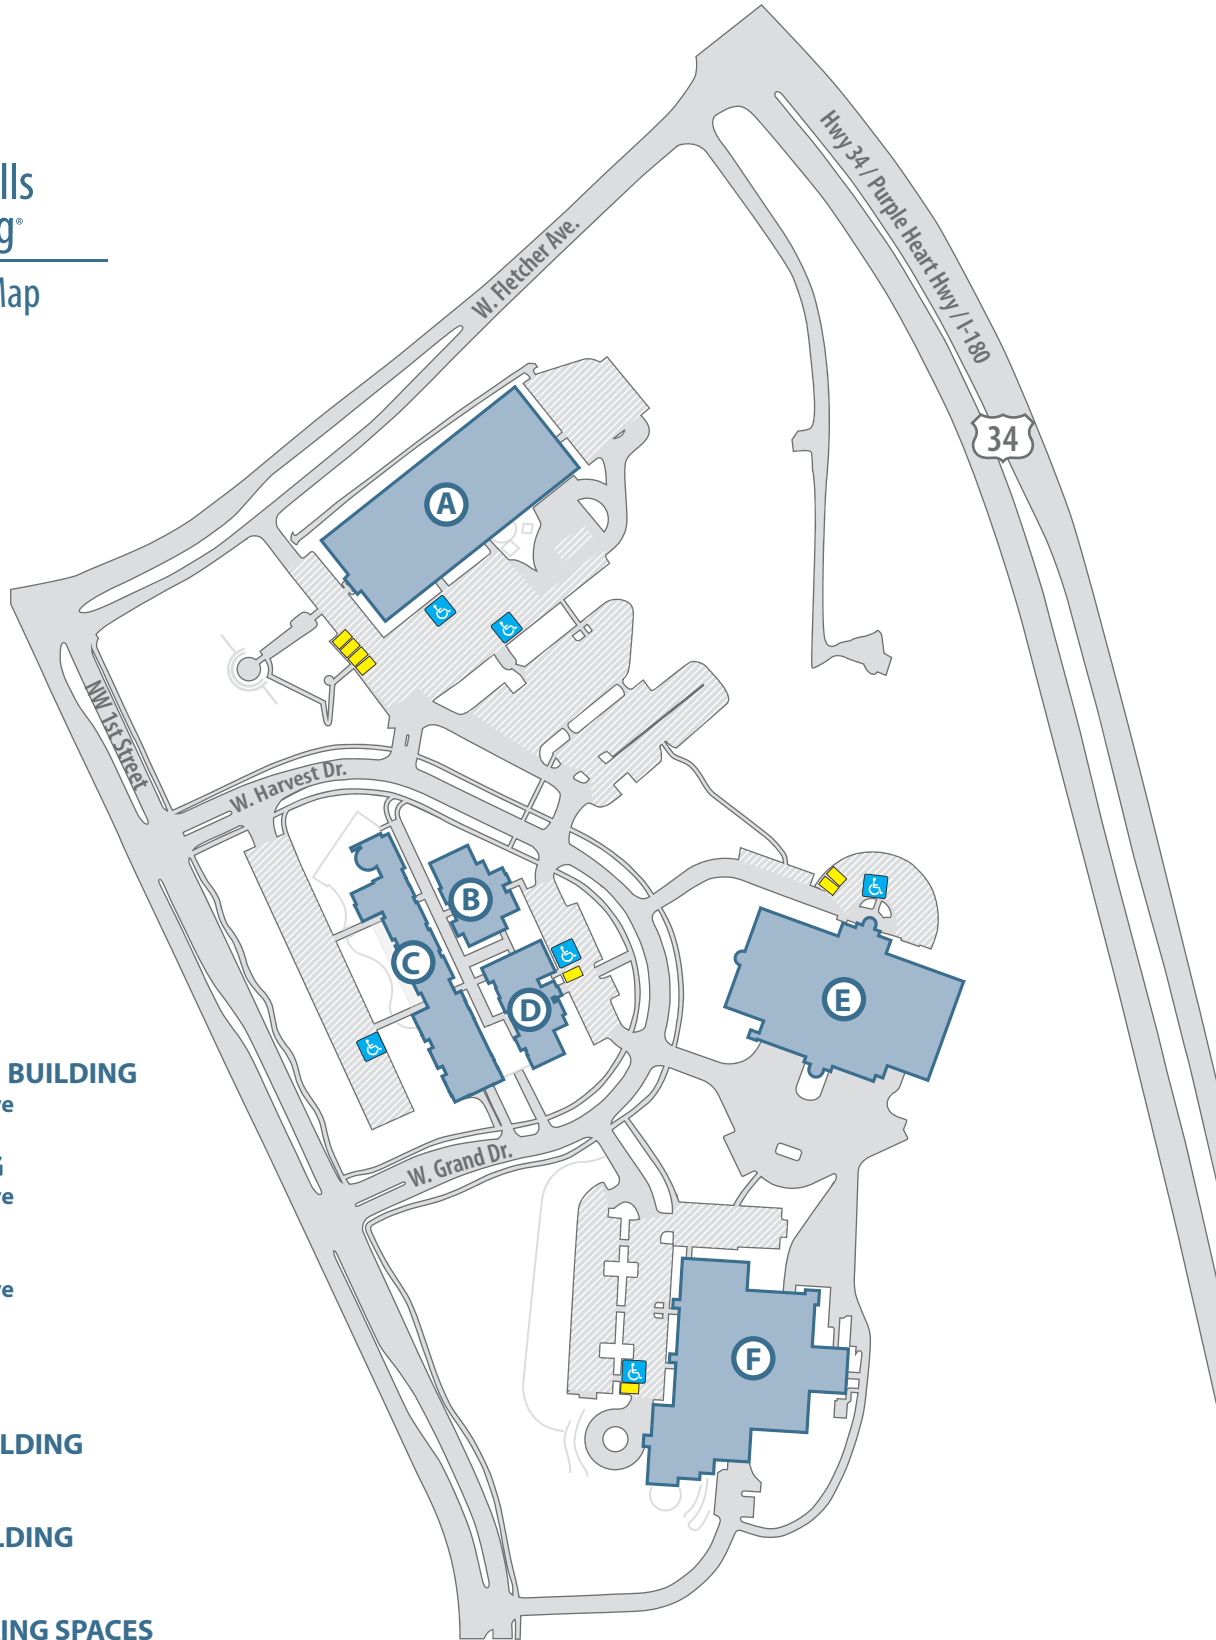

Sandhills
Publishing®

Lincoln Campus Map

(A) ADMINISTRATION BUILDING
120 West Harvest Drive

(B) BINARY BUILDING
111 West Harvest Drive

(C) CYBER CENTER
123 West Harvest Drive

(D) DATA CENTER
100 West Grand Drive

(E) PRODUCTION BUILDING
101 West Grand Drive

(F) MULTIMEDIA BUILDING
131 West Grand Drive

 **ACCESSIBLE PARKING SPACES**
Permit Required

 **VISITOR PARKING SPACES**

 **GENERAL PARKING**
Patterned Area